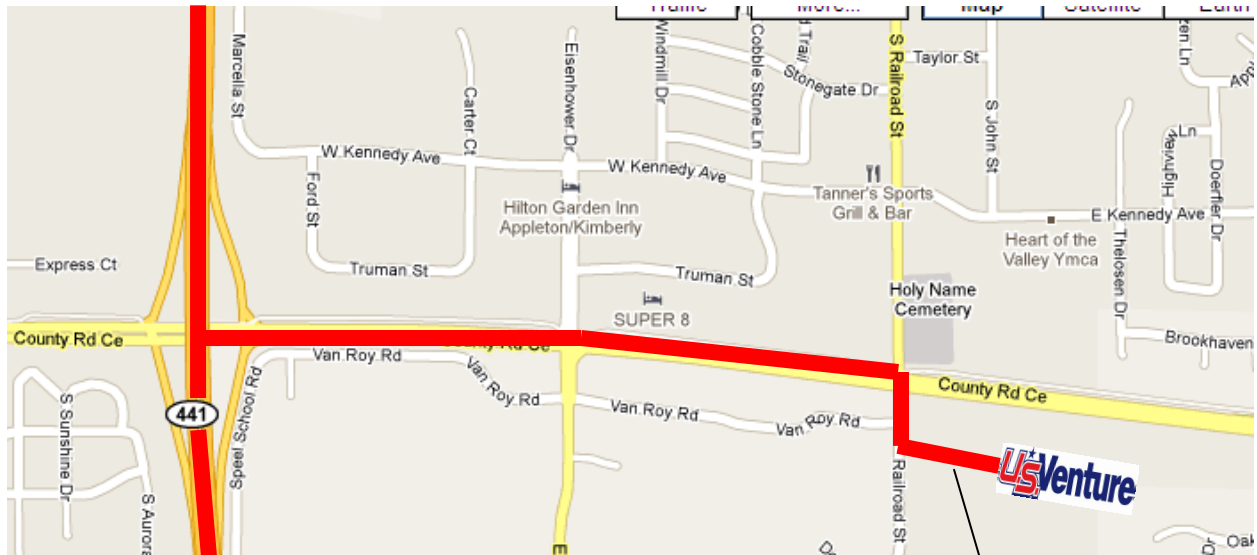

US Venture

Better Way
Appleton WI

From North:

Take Highway 41S
Take exit 145 to merge onto WI – 441 S
Take College Avenue exit
Turn left at E. College Avenue/Cty. Rd. CE – East
Continue to follow Cty. Rd. CE – East

From South :

Take Highway 41N
Take exit 134 to merge onto WI – 441 N
Take College Avenue exit
Turn right at E. College Avenue/Cty. Rd. CE – East
Continue to follow Cty. Rd. CE – East

Take 2nd right onto Railroad Street
Take 1st left onto Better Way
Large Building at the end of the street

Visitors – turn right to enter at the lobby
Deliveries – turn left to deliver at the east end of building